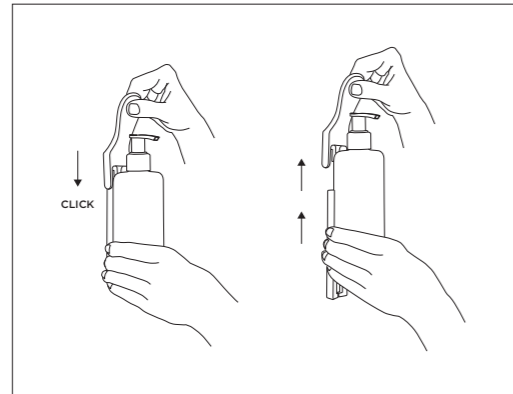

GHOST

CARE ABOUT EARTH

HAND WASH
SHOWER GEL
SHAMPOO
HAND & BODY LOTION
CONDITIONER

GEL LAVANT MAINS
GEL DOUCHE
SHAMPOOING
LAIT MAINS & CORPS
APRÈS-SHAMPOOING